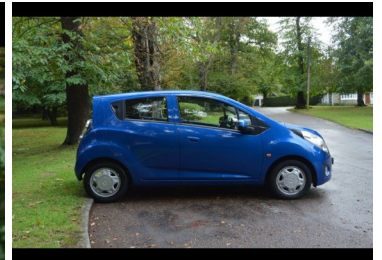

ONODI

CAR SALES

2011(61) Chevrolet Spark 1.2i LS 5dr

£2,995

Engine: Petrol
Body: Hatchback
Gearbox: Manual
Capacity: 1206cc
Colour: Blue
Mileage: 46,000
CO²: 119g/km
MPG: 55.4mpg
Top Speed: 102mph
BHP: 80bhp
Insurance Grp: 5E

Onodi Car Sales
 West Wickham Service Station
 Wickham Court Road
 West Wickham
 Kent, BR4 9LN

FULL SERVICE HISTORY	14" STEEL
POWER STEERING	4 SPEAKERS
COMBINED IPOD/USB CONNECTION	RADIO/MP3 CD PLAYER WITH AUX INPUT
BODY COLOUR DOOR HANDLES	BODY COLOUR REAR ROOF SPOILER
BODY COLOURED BUMPERS	BODY COLOURED DOOR MIRRORS
BOOT GRAB HANDLE	CHROME GRILLE SURROUND
ELECTRIC FRONT WINDOWS	FRONT FOG LAMPS
HEIGHT ADJUSTABLE HEADLAMPS	INTERNALLY ADJUSTABLE DOOR MIRRORS
REAR WASH/WIPE	REAR WINDOW DEMISTER
TINTED GLASS WITH SHADED FRONT WINDSCREEN	3 REAR HEADRESTS
60/40 SPLIT FOLDING REAR SEAT	3 SPOKE STEERING WHEEL
AIR FILTER	AIR CONDITIONING
DOOR COURTESY LAMPS	CLOTH UPHOLSTERY
FRONT ASHTRAY AND CIGAR LIGHTER	DRIVER/PASSENGER SUNVISORS AND VANITY MIRRORS
FRONT PASSENGER SIDE SEATBACK POCKET	FRONT PASSENGER SEAT UNDERTRAY
HEIGHT ADJUSTABLE FRONT HEADRESTS	HEIGHT ADJUSTABLE DRIVER'S SEAT
	ISOFIX REAR CHILD SEAT PREPARATION